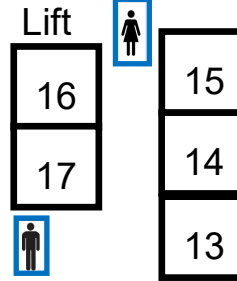

### KEY 1

- A Headteacher
- B Heads PA / Staffroom
- C Deputy Headteacher
- D Pastoral Suite
- E SEND Assessor
- F Science Prep Room
- G Main Reception
- H Data/Exams/Marketing Office
- I1 Network Manager
- I2 Meeting Room
- J Deputy Headteacher
- K Student Reception
- L PE Office
- M First Aid & Reprographics
- N Progress/Pastoral Leaders
- O Assistant Headteacher
- P Boys Changing Rooms
- Q Girls Changing Rooms

### JUNIOR BLOCK FIRST FLOOR