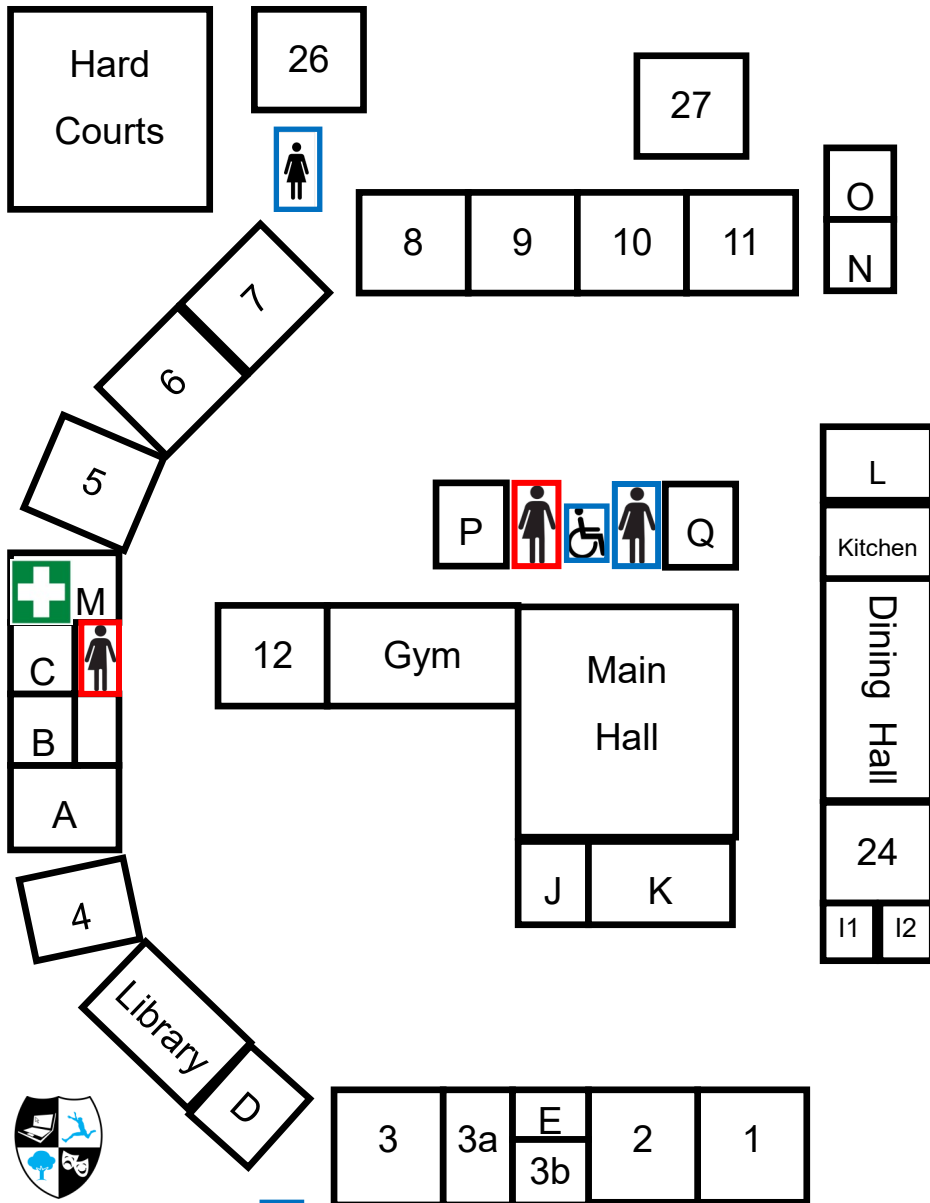

# OLD BUCKENHAM HIGH SCHOOL

## SITE MAP

### KEY 1

- A Headteacher
- B Heads PA / Staffroom
- C Deputy Headteacher
- D Pastoral Suite
- E SEND Assessor
- F Science Prep Room
- G Main Reception
- H Data/Exams/Marketing Office
- I1 Network Manager
- I2 Meeting Room
- J Deputy Headteacher
- K Student Reception
- L PE Office
- M First Aid & Reprographics
- N Progress/Pastoral Leaders
- O Assistant Headteacher
- P Boys Changing Rooms
- Q Girls Changing Rooms

### JUNIOR BLOCK FIRST FLOOR